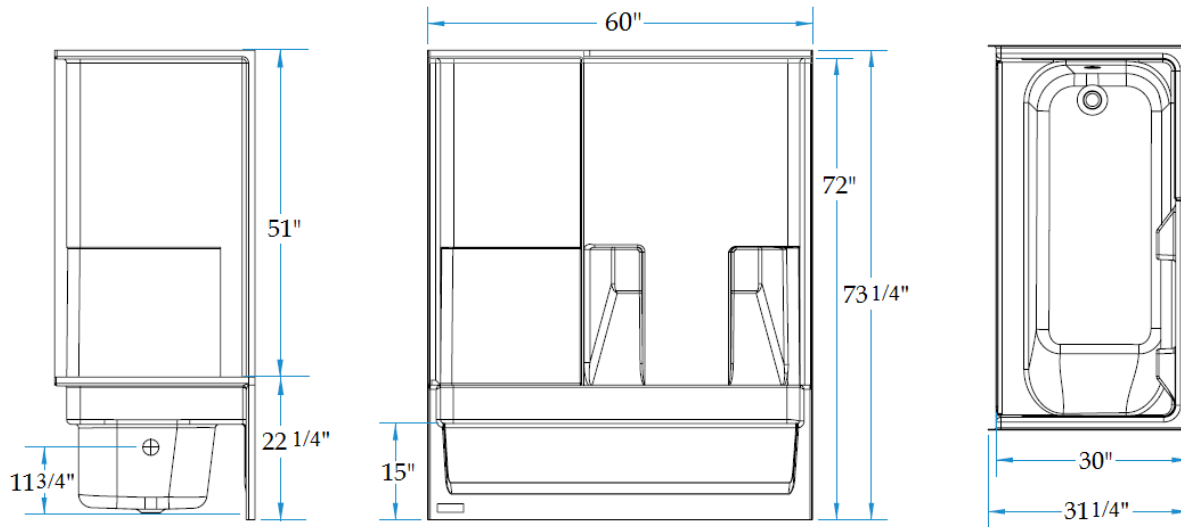

Duffield 60 x 30 x 72 Tub/Shower

Available in white
Quick Ship in 7 days

Features

- Combination bathtub and shower
- Sturdy tub/shower base with comfortable backrest
- Accessory shelves & tub deck provide ample space for bodywash and shampoo bottles
- Simple, easy, 3-piece installation from front or rear, ships assembled
- Accommodates a shower door
- Double thick ArmorCore reinforced walls for extra strength that enables bars to be located to fit your individual needs.
- Premium, durable applied acrylic/fiberglass construction
- Attractive, smooth, high gloss finish that is easy to clean
- 3 grab bars, and curtain rod
- Limited Lifetime Warranty
- Meets or exceeds UPC, IPC, ANSI Z124.1, HUD
- Made in the USA

Components Included (Field Installed)

☆ Stainless Steel Curtain Rod

☆ Three 24" Stainless Steel Grab Bars

☆ Double Thick Reinforced Walls

Easy to Dis-assemble

Drain	Model #	Item #
RH Drain	LM6030TS3PSR064	1295750
LH Drain	LM6030TS3PSL064	1295749

HANDED BY DRAIN

DUFFIELD

LM6030TS3PSR/L064

Dimensional Tolerance $\pm \frac{3}{8}$ ".

FEATURES lbs Dimensions needed for site preparation should be measured from the unit. Laurel Mountain assumes no responsibility for preparatory work.

Model #	Material	Wall Finish	Pieces	Drain	Net Wt.	Pkg. Wt.
LM6030TS3PSR/L064	AcryliX	Smooth	3	LH or RH	229	234

DIMENSIONS

Specifications	inches
Width: Overall / Net	60
Depth: Overall / Net	31 ¼ / 30
Height: Overall / Net	73 ¼ / 72
Enclosure Opening	55 ¾
Skirt Height	15
Drain Rough-In (from Back Wall)	15
Drain Rough-In (from Side Wall)	2
Drain: Diameter / Clearance	2 / 1