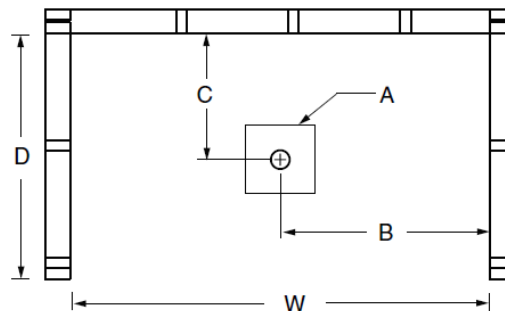

HANDED BY DRAIN

DUFFIELD

LM6030TS3PSR/L064

Dimensional Tolerance $\pm \frac{3}{8}$ ".

FEATURES lbs Dimensions needed for site preparation should be measured from the unit. Laurel Mountain assumes no responsibility for preparatory work.

Model #	Material	Wall Finish	Pieces	Drain	Net Wt.	Pkg. Wt.
LM6030TS3PSR/L064	AcryliX	Smooth	3	LH or RH	229	234

DIMENSIONS

Specifications	inches
Width: Overall / Net	60
Depth: Overall / Net	31 ¼ / 30
Height: Overall / Net	73 ¼ / 72
Enclosure Opening	55 ¾
Skirt Height	15
Drain Rough-In (from Back Wall)	15
Drain Rough-In (from Side Wall)	2
Drain: Diameter / Clearance	2 / 1

FRAMING DIMENSIONS inches

Type	D Depth	W Width	H Height	A	B	C
Alcove	31 ¾	60	-	Box Out	2	15

Toll Free: (800) 930-0050
 Fax: (800) 930-0051
www.laurelmountainwhirlpools.com

LAUREL MOUNTAIN

LM6030TS3PSR/L064